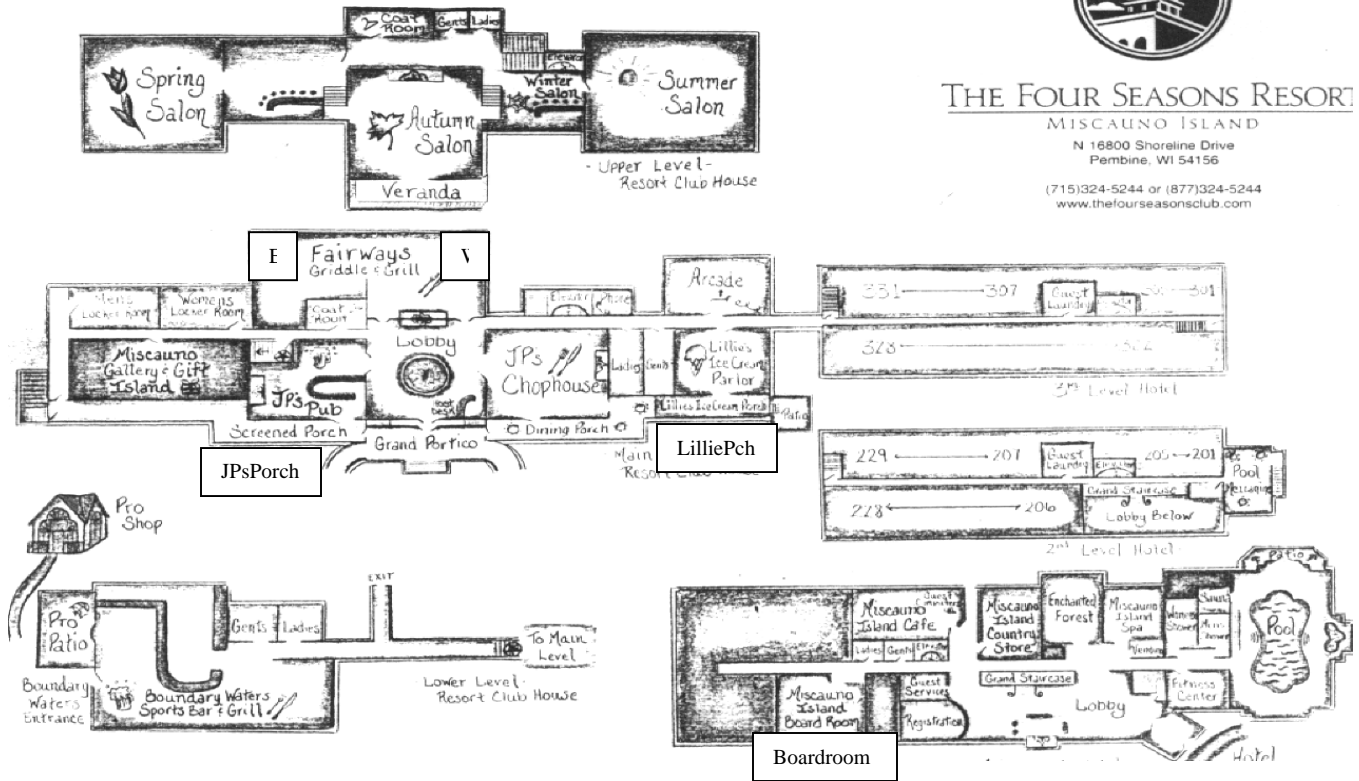

PROPERTY LAYOUT & CAPACITIES

THE FOUR SEASONS RESORT

MISCAUNO ISLAND

N 16800 Shoreline Drive
Pembine, WI 54156

(715)324-5244 or (877)324-5244
www.thefourseasonsclub.com

NAME	SIZE	SQ. FT.	THEATER	CLASSROOM	DINING	U-SHAPE	SQUARE	RENT
Spring Salon	20' x 111'	2276	200	56	140	N/A	N/A	\$275
Summer Salon	33' x 72'	2448	350	100	200	56	72	\$300
Autumn Salon	28' x 41'	1148	120	50	80	30	40	\$150
Fairways West	27' x 32'	1518	56	32	40	16	20	\$100
Fairways East	32' x 37'	1080	102	52	62	20	32	\$100
Boardroom	4' x 29'	432	N/A	N/A	N/A	N/A	16	\$100
Lillie's Ice Cream Parlor	28' x 41'	1148	N/A	N/A	80	N/A	N/A	\$100
Lillies Porch	13' x 56'	660	52	20	44	14	16	\$75
JP's Pub Porch	14' x 120'	1543	75	56	80	20	24	\$75
Resort Front Steps Garden Seating	Upon Request	Upon Request	300	N/A	N/A	N/A	N/A	\$400

Seating capacity will change due to additional/less requirements (A/V, set-up, etc.)

A guaranteed count is required 72 hours prior to your function. All prices are subject to an 18% service charge and 5.5% sales tax.
Sale prices subject to change based on market demand.